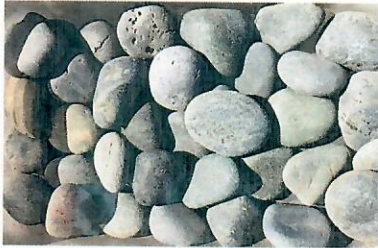

Happy *Mother's Day*

1/2" to 1" Mixed
Mexican Beach Pebbles

2" to 3" Black
Mexican Beach Pebbles

1/2" to 1" Black
Mexican Beach Pebbles

1" to 2" Mixed
Mexican Beach Pebbles

**Black & Mixed
Beach Pebble
75lb. Bags
\$13⁷⁵ For A Bag
3/8" to 5/8" \$22⁹⁰**

3" to 4" Black
Mexican Beach Pebbles

All Black

3/8" - 5/8" Mixed
Mexican Beach Pebbles

3"-6" Buff Mexican Cobble

4" to 8" and 8" to 12"
Quiet Valley Cobble

3" to 6" & 6" to 9"
Las Palmas

Stepstone

12", 18", 24"
Round Aggregate French
Grey Stepping Stone
10078

We have Grey & Red Hexagon
Stepping Stones 12" in Stock

18" x 24"
Rectangle Stepping
Stone
Grey & Red

We Have many Square
& Round & Rectangle
Aggregate Stepping
Stones

We Have Many Sizes &
Colors In Rectangle
Aggregate Stepping
Stones

Make It
all about **Mom!**

Stepping Stone

Gray & Red
Stepping Stones
Square & Rectangle

- 12" x 12"
- 12" x 24"
- 18" x 18"
- 16" x 16"
- 18" x 24"
- 18" x 36"
- 24" x 24"
- 36" x 36"
- 30" x 30"

Veranostone
Comes in many sizes & different colors
Sand Finish Texture