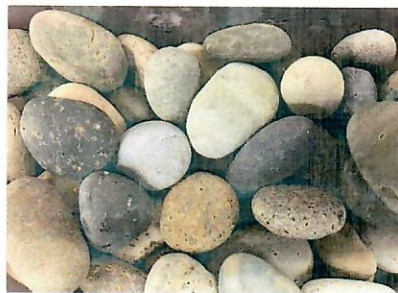

Happy *Mother's Day*

1/2" to 1" Mixed
Mexican Beach Pebbles

2" to 3" Black
Mexican Beach Pebbles

1/2" to 1" Black
Mexican Beach Pebbles

1" to 2" Mixed
Mexican Beach Pebbles

**Black & Mixed
Beach Pebble
75lb. Bags
\$13⁷⁵ For A Bag
3/8" to 5/8" \$22⁹⁰**

3" to 4" Black
Mexican Beach Pebbles

All Black

3/8" - 5/8" Mixed
Mexican Beach Pebbles

3"-6" Buff Mexican Cobble

4" to 8" and 8" to 12"
Quiet Valley Cobble

3" to 6" & 6" to 9"
Las Palmas

Stepstone

12", 18", 24"
Round Aggregate French
Grey Stepping Stone
10078

We have Grey & Red Hexagon
Stepping Stones 12" in Stock

18" x 24"
Rectangle Stepping
Stone
Grey & Red

We Have many Square
& Round & Rectangle
Aggregate Stepping
Stones

We Have Many Sizes &
Colors In Rectangle
Aggregate Stepping
Stones

Make It
all about **Mom!**

Stepping Stone

Gray & Red
Stepping Stones
Square & Rectangle

- 12" x 12"
- 12" x 24"
- 18" x 18"
- 16" x 16"
- 18" x 24"
- 18" x 36"
- 24" x 24"
- 36" x 36"
- 30" x 30"

Veranostone
Comes in many sizes & different colors
Sand Finish Texture