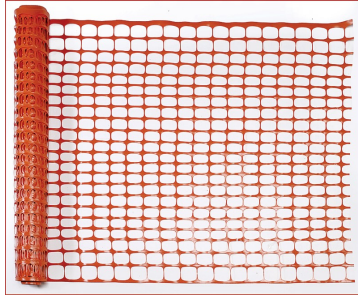

DOOR BUSTERS

Quantities are limited. While supplies last.

Save \$3.25
23²⁵

100-Ft. Plastic Safety Fence

Use for crowd control, work site enclosure, barricades, and more.

6107 Was \$26.50

Save \$4.00
5⁹⁵

1-In. x 25-Ft. Tape Rule

Durable textured, high-visibility yellow case for non-slip grip. Polymer coated blade.

24281 Was \$9.95

We carry a large supply of Erosion Control Sandbags at all of our locations. Protect your property from the weather this winter.

7091

Save \$3.20
24¹⁰

Straw Wattle is A excellent way to handle erosion, storm water runoff, and sediment.

17332 Was \$27.30

We carry Poly Film At all locations

Tough, seamless plastic for tough jobs in construction and agriculture.